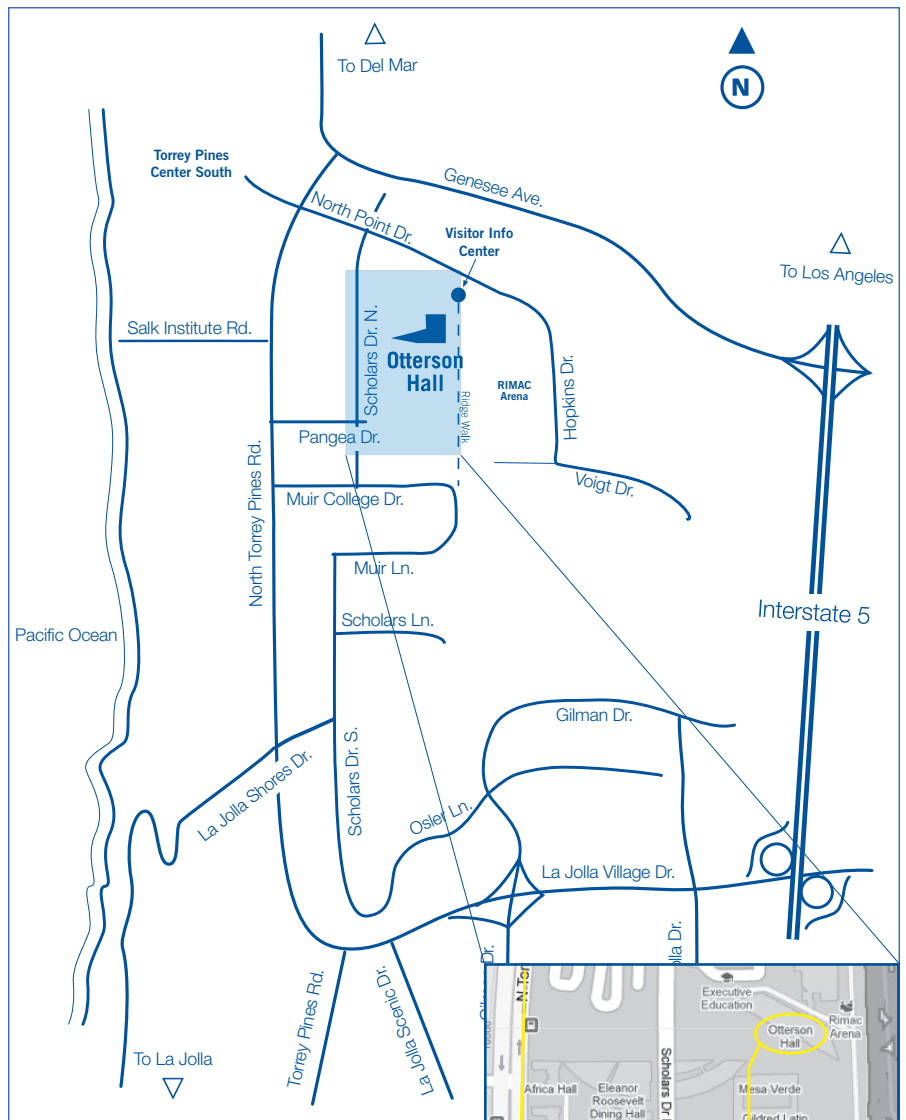

**Otterson Hall
University of California, San Diego**

Directions to Otterson Hall

From the North

Take 5 South
Take Genesee Avenue exit
Right on Genesee
Left on North Torrey Pines Road
Left on Pangea Drive

From the South

Take 5 North
Take Genesee Avenue exit
Left on Genesee
Left on North Torrey Pines Road
Left on Pangea Drive

Rady Reserved Parking

There are two **Rady Reserved** parking spots located next to the Institute of the Americas.

Pangea Drive turns into Thurgood Marshall Lane. Turn left on International Lane. There are seven parking spots opposite the Institute of Americas building. The second and third spots are marked as **Rady Reserved**.

Walking to Otterson Hall

Continue walking down International Lane. This will turn into a path between the dorm buildings. Continue up the lawn until you see Otterson Hall. Continue through the courtyard to the elevators.